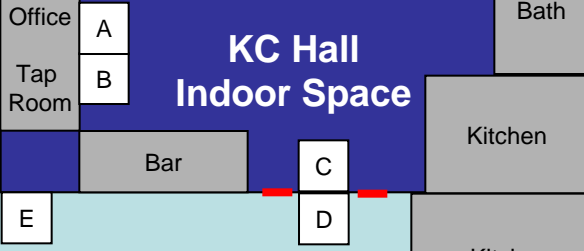

Hallettsville Market Days Booth Layout

Highway 77

Parking Lot

Access Drive

- KC Hall Indoor Space** \$60 per 10' X 10' Space
- Pavilions (Covered)** \$40 per 10' X 10' Space
- Live Oak Row (Open Air)** \$25 per 10' X 10' Space
- RV Spaces** \$25 per Hook-Up
- Electricity** \$10 Electricity Available
- RV Spaces**

Access Drive