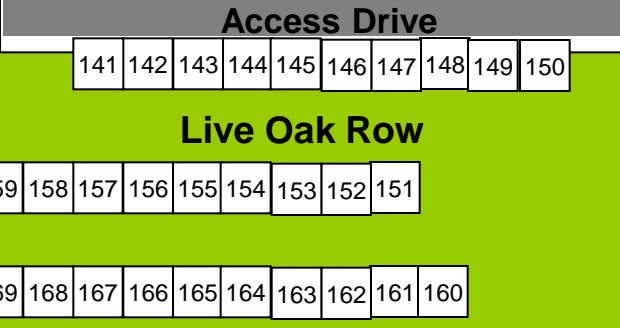

Hallettsville Market Days Booth Layout

Highway 77

Parking Lot

Access Drive

- KC Hall Indoor Space** \$60 per 10' X 10' Space
- Pavilions (Covered)** \$40 per 10' X 10' Space
- Live Oak Row (Open Air)** \$25 per 10' X 10' Space
- RV Spaces** \$25 per Hook-Up
- Electricity** \$10 Electricity Available
- RV Spaces**

Access Drive