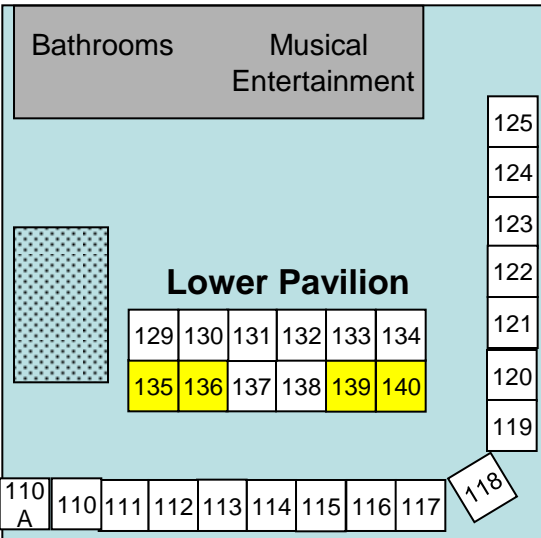

Hallettsville Market Days Booth Layout

Highway 77

Parking Lot

Access Drive

- KC Hall Indoor Space** \$60 per 10' X 10' Space
- Pavilions (Covered)** \$40 per 10' X 10' Space
- Live Oak Row (Open Air)** \$25 per 10' X 10' Space
- RV Spaces** \$25 per Hook-Up
- Electricity** \$10 Electricity Available
- RV Spaces**

Access Drive