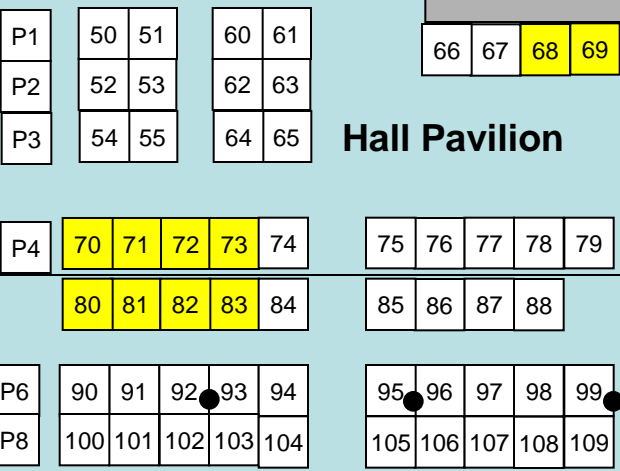

Hallettsville Market Days Booth Layout

Highway 77

Parking Lot

Access Drive

- KC Hall Indoor Space** \$60 per 10' X 10' Space
- Pavilions (Covered)** \$40 per 10' X 10' Space
- Live Oak Row (Open Air)** \$25 per 10' X 10' Space
- RV Spaces** \$25 per Hook-Up
- Electricity** \$10 Electricity Available
- RV Spaces**

Access Drive