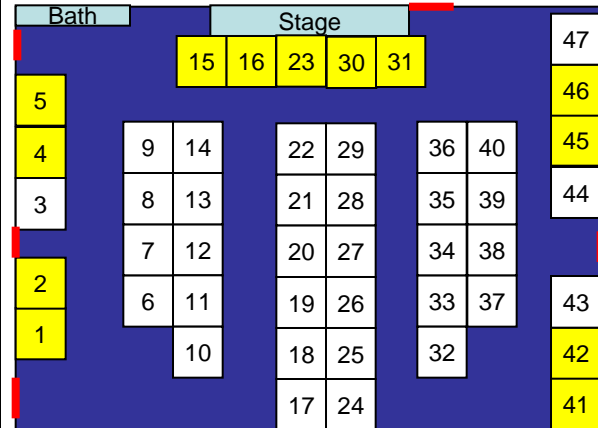

Hallettsville Market Days Booth Layout

Highway 77

Parking Lot

Access Drive

- KC Hall Indoor Space** \$60 per 10' X 10' Space
- Pavilions (Covered)** \$40 per 10' X 10' Space
- Live Oak Row (Open Air)** \$25 per 10' X 10' Space
- RV Spaces** \$25 per Hook-Up
- Electricity** \$10 Electricity Available
- RV Spaces**

Access Drive